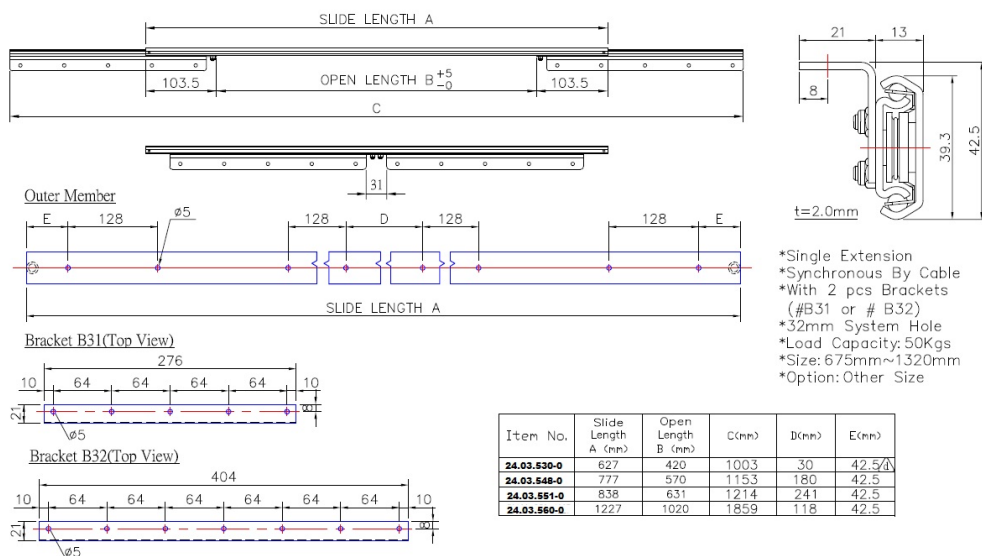

PRODUCT SHEET

Description:

Synchron Slide B 1227/1020, Opening 1020mm, Wing 404mm, Total Open Length:1859mm, Closed Length:1227mm, Load Capacity, 45 KG

Item number:

24.03.560-0

Units	Box	Carton	HS Code	Barcode
Pair	1	6	8302420090	
				5704866088206